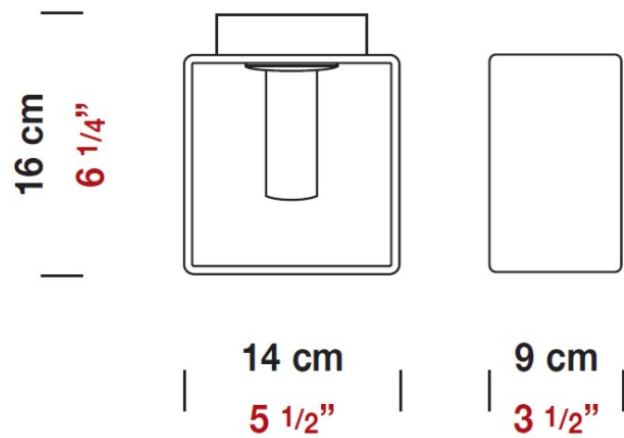

DOMINO SURFACE

D82036-WHI

PROJECT _____

TYPE _____

NOTES _____

QUANTITY _____

DATE _____

GENERAL

Series: Domino
Brand: Panzeri
Division: Design
Mounting Type: Surface
Mounting Location: Wall
Subcategory: Ambient

PHYSICAL

Shape: Rectangle
Length (mm): 140
Length (in): 5 1/2
Width (mm): 90
Width (in): 3 5/16
Height (mm): 160
Height (in): 6 3/16
Light Distribution: Direct / Indirect
Weight (kg): 1.23
Weight (lbs): 2.71
Diffuser: Matte White Blown Glass
Fixture Material: Glass / Aluminum

ELECTRICAL

Number of Lamps: 1
Lamp Type: LED Retrofit / Halogen
Bulb Included: Bulb Not Included
Max. Wattage Per Lamp (W): 3 / 35
Lamp Base: G9
Driver Included: No

LED

OPTICAL

RATINGS AND CERTIFICATIONS

Certified By: CSA Certified to UL and CSA Standards
IP rating: IP40